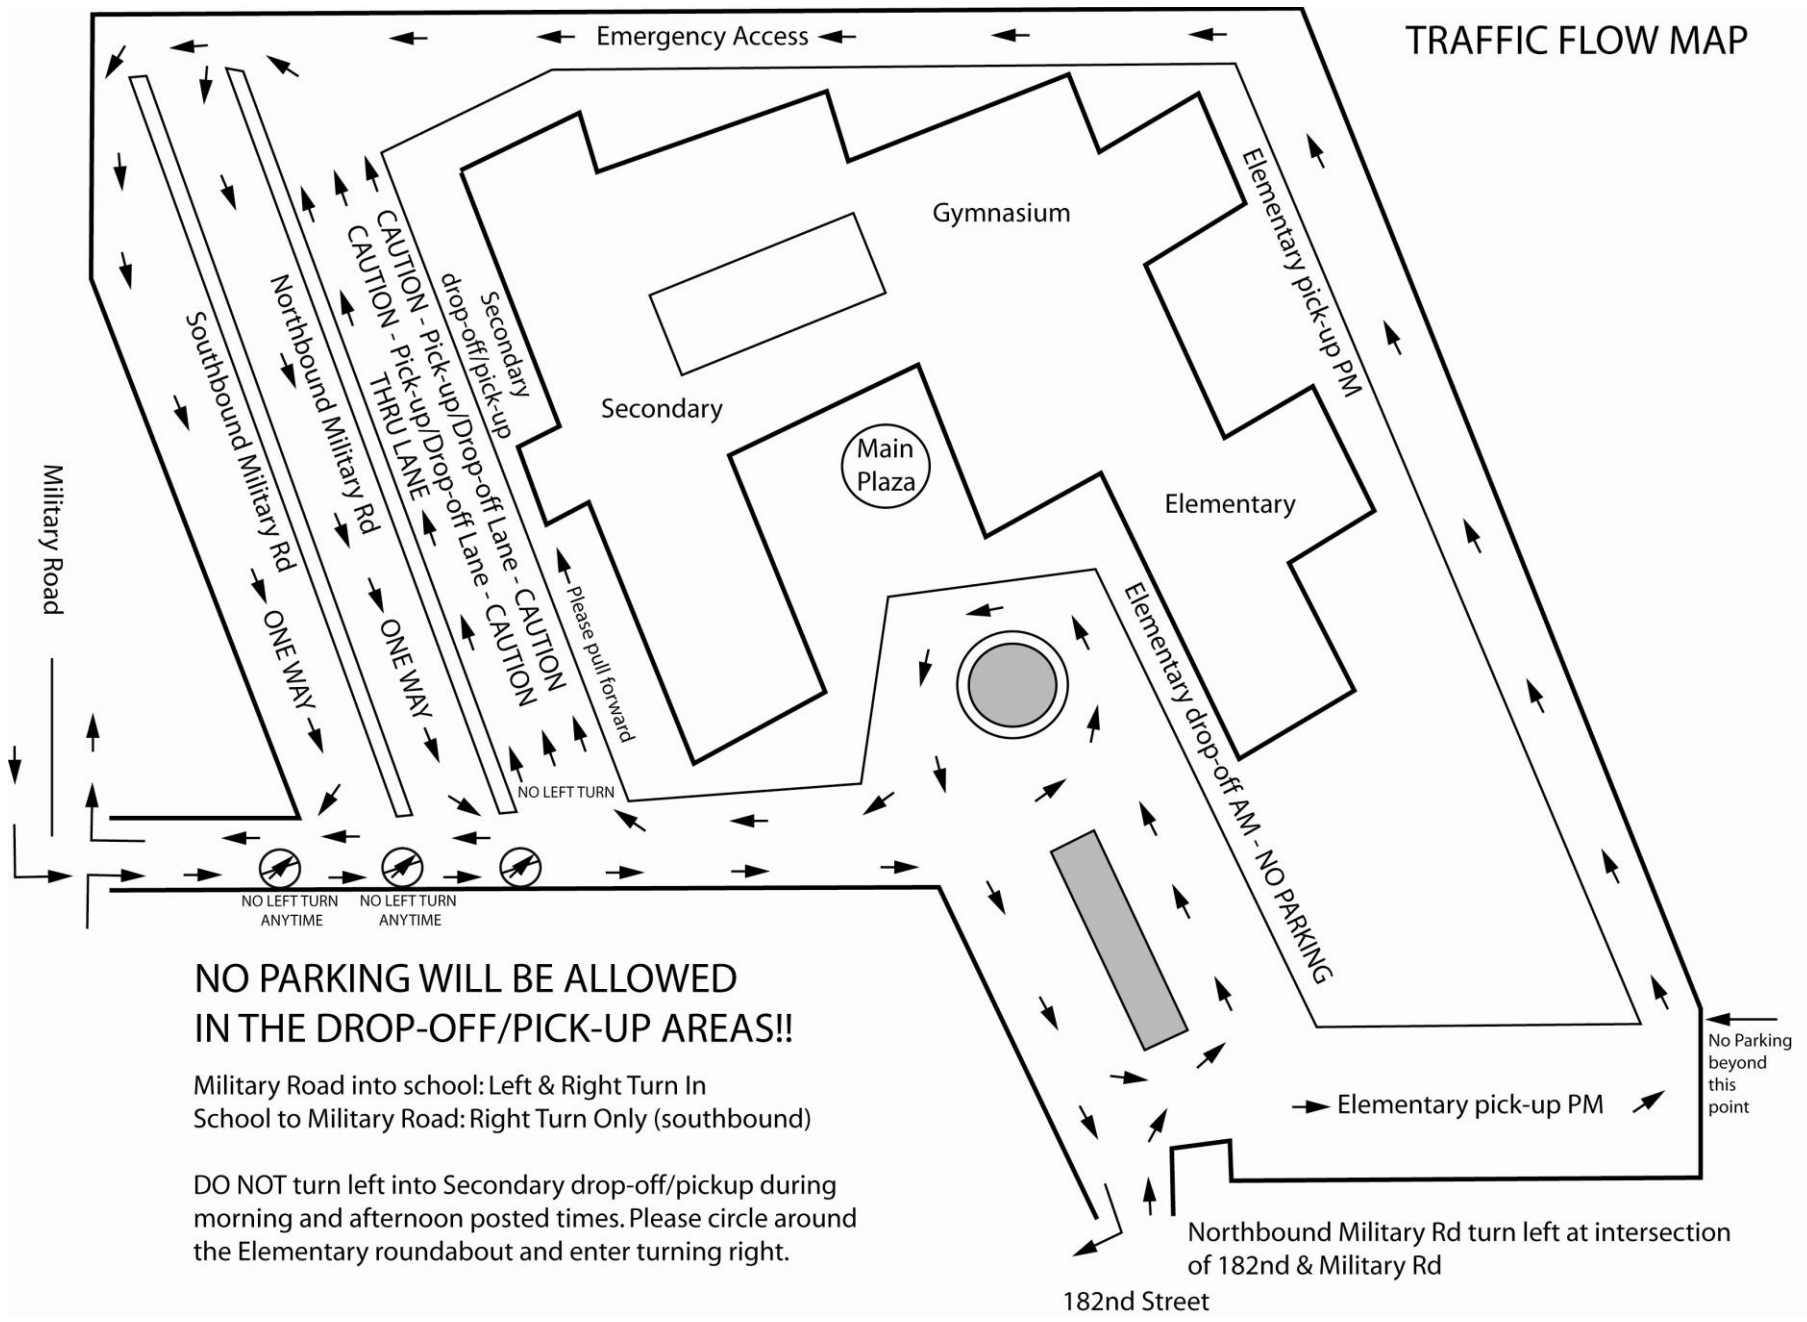

TRAFFIC FLOW MAP

**NO PARKING WILL BE ALLOWED
IN THE DROP-OFF/PICK-UP AREAS!!**

Military Road into school: Left & Right Turn In
School to Military Road: Right Turn Only (southbound)

DO NOT turn left into Secondary drop-off/pickup during morning and afternoon posted times. Please circle around the Elementary roundabout and enter turning right.

*In addition to obeying all signs and safety regulations in the school parking lot, please read carefully and follow all instructions outlined in the **Transportation and Parking** section of the SCS parent/Student Handbook available at the [SCS website](#).*